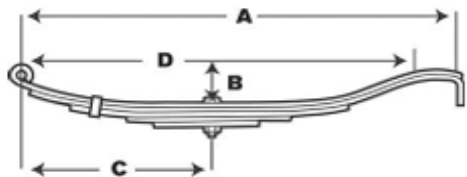

Southwest Wheel Company

343 Gemblor Rd.

San Antonio, Texas 78219

PH | Fax | Text : 210.226.0301

swwheel.net

Part #	Industry #	# of Leaves	Capacity	A	B	C	Width	Eye Diameter	Bushing Type	Bushing #
SW3	PR3	3	1750	25-1/4"	3"	12-5/8"	1-3/4"	9/16"	Nylon	916NB
SW4B	PR4B	4	1750	25-1/4"	3"	12-5/8"	1-3/4"	9/16"	Nylon	916NB
SW4	PR4	4	2500	25-1/4"	3"	12-5/8"	1-3/4"	9/16"	Nylon	916NB
SW5	PR5	5	2900	25-1/4"	3"	12-5/8"	1-3/4"	9/16"	Nylon	916NB
SW6	PR6	6	3500	25-1/4"	3"	12-5/8"	1-3/4"	9/16"	Nylon	916NB
SW426	PR426	4	1500	26"	3"	12-5/8"	1-3/4"	9/16"	Nylon	916NB
SW427	PR427	4	1500	27"	2-3/4"	13-1/2"	1-3/4"	9/16"	Nylon	916NB
DE-AWS6	PR626	6	3000	26"	3-3/4"	13"	1-3/4"	9/16"	Nylon	916NB

Part #	Industry #	# of Leaves	Capacity	A	B	C	Width	Eye Diameter	Bushing Type	Bushing #
E5226		5	3500	26-5/8"	3-1/2"	12"	2"	9/16"	Nylon	916NBX2
1203T3		5	3500	26-1/8"	3"	11-3/16"	2"	9/16"	Nylon	916NBX2
HW5116		6	3800	26-1/2"	3.5"	11-1/4"	2"	9/16"	Nylon	916NBX2
1403T3		7	4000	26-1/8"	3"	11-3/16"	2"	9/16"	Nylon	916NBX2
E5115		6	4000	29-1/2"	3-1/2"	13-1/2"	2"	9/16"	Nylon	916NBX2
E8536		6	5300	29-1/2"	3-1/8"	13-1/2"	2"	9/16"	Nylon	916NBX2
072-010-02		6	4500	30-1/2"	3-7/8"	13-1/8"	2"	5/8"	Rubber	014-073-00
072-080-01		5	5000	30-1/2"	4"	13-1/2"	2-1/2"	3/4"	Rubber	014-112-00
93161-A		5	5000	32-1/2"	4"	14"	2-1/2"	3/4"	Rubber	A8129
072-021-00		5	5000	30-1/2"	4"	13-1/2"	2-1/2"	3/4"	Bronze	014-067-00
072-077-00		5	5000	30-1/2"	4"	13-1/2"	2-1/2"	7/8"	Bronze	014-111-00
072-043-01		5	5000	30-1/2"	4"	13-3/8"	3"	1"	Rubber	014-069-00
072-044-01		6	6000	30-1/2"	4"	13-3/8"	3"	1"	Rubber	014-069-00
072-045-01		7	7500	30-1/2"	4"	13-3/8"	3"	1"	Rubber	014-069-00
072-048-00	TRA2726	3	11200	43-3/4"	6-1/4"	N/A	3"	N/A	N/A	N/A