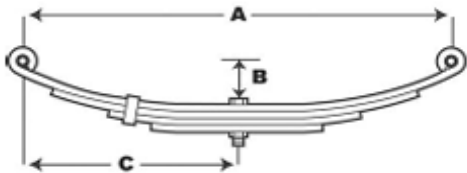

Southwest Wheel Company

343 Gemblor Rd.

San Antonio, Texas 78219

PH | Fax | Text : 210.226.0301

swwheel.net

Part #	Industry #	# of Leaves	Capacity	A	B	C	Width	Eye Diameter	Bushing Type	Bushing #
SW3	PR3	3	1750	25-1/4"	3"	12-5/8"	1-3/4"	9/16"	Nylon	916NB
SW4B	PR4B	4	1750	25-1/4"	3"	12-5/8"	1-3/4"	9/16"	Nylon	916NB
SW4	PR4	4	2500	25-1/4"	3"	12-5/8"	1-3/4"	9/16"	Nylon	916NB
SW5	PR5	5	2900	25-1/4"	3"	12-5/8"	1-3/4"	9/16"	Nylon	916NB
SW6	PR6	6	3500	25-1/4"	3"	12-5/8"	1-3/4"	9/16"	Nylon	916NB
SW426	PR426	4	1500	26"	3"	12-5/8"	1-3/4"	9/16"	Nylon	916NB
SW427	PR427	4	1500	27"	2-3/4"	13-1/2"	1-3/4"	9/16"	Nylon	916NB
DE-AWS6	PR626	6	3000	26"	3-3/4"	13"	1-3/4"	9/16"	Nylon	916NB

Part #	Industry #	# of Leaves	Capacity	A	B	C	Width	Eye Diameter	Bushing Type	Bushing #
E5226		5	3500	26-5/8"	3-1/2"	12"	2"	9/16"	Nylon	916NBX2
1203T3		5	3500	26-1/8"	3"	11-3/16"	2"	9/16"	Nylon	916NBX2
HW5116		6	3800	26-1/2"	3.5"	11-1/4"	2"	9/16"	Nylon	916NBX2
1403T3		7	4000	26-1/8"	3"	11-3/16"	2"	9/16"	Nylon	916NBX2
E5115		6	4000	29-1/2"	3-1/2"	13-1/2"	2"	9/16"	Nylon	916NBX2
E8536		6	5300	29-1/2"	3-1/8"	13-1/2"	2"	9/16"	Nylon	916NBX2
072-010-02		6	4500	30-1/2"	3-7/8"	13-1/8"	2"	5/8"	Rubber	014-073-00
072-080-01		5	5000	30-1/2"	4"	13-1/2"	2-1/2"	3/4"	Rubber	014-112-00
93161-A		5	5000	32-1/2"	4"	14"	2-1/2"	3/4"	Rubber	A8129
072-021-00		5	5000	30-1/2"	4"	13-1/2"	2-1/2"	3/4"	Bronze	014-067-00
072-077-00		5	5000	30-1/2"	4"	13-1/2"	2-1/2"	7/8"	Bronze	014-111-00
072-043-01		5	5000	30-1/2"	4"	13-3/8"	3"	1"	Rubber	014-069-00
072-044-01		6	6000	30-1/2"	4"	13-3/8"	3"	1"	Rubber	014-069-00
072-045-01		7	7500	30-1/2"	4"	13-3/8"	3"	1"	Rubber	014-069-00
072-048-00	TRA2726	3	11200	43-3/4"	6-1/4"	N/A	3"	N/A	N/A	N/A